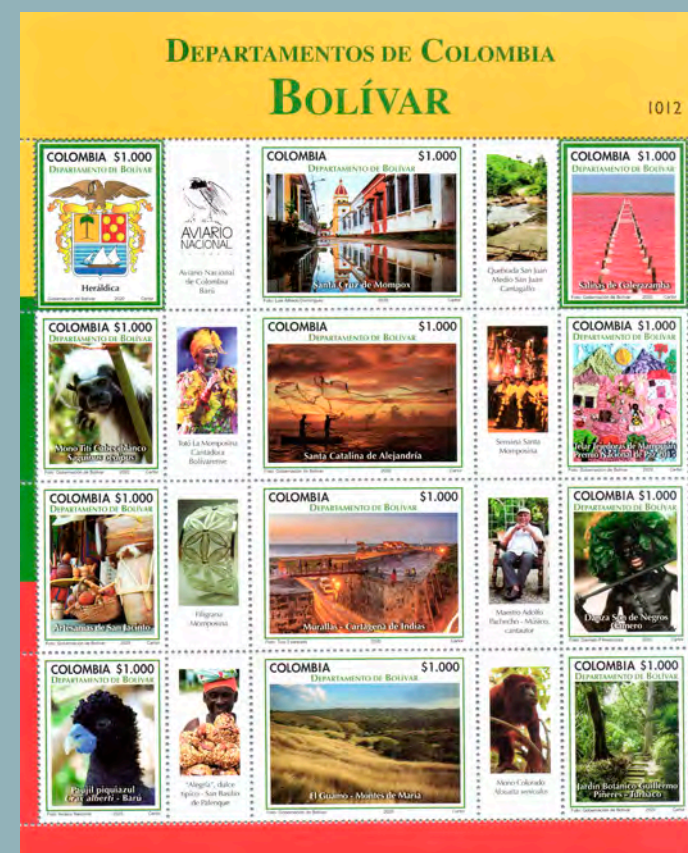

20 Departments of Colombia Bolivar
October 29. Face value $1,000 pesos. Print run: 84,000 stamps. Sheet with twelve stamps.