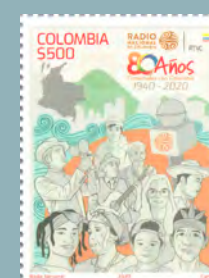

26 National Radio of Colombia 80 years 1940-2020
December 21. Face value $500 pesos. Print run: 60,000 stamps. Sheet with twelve stamps.